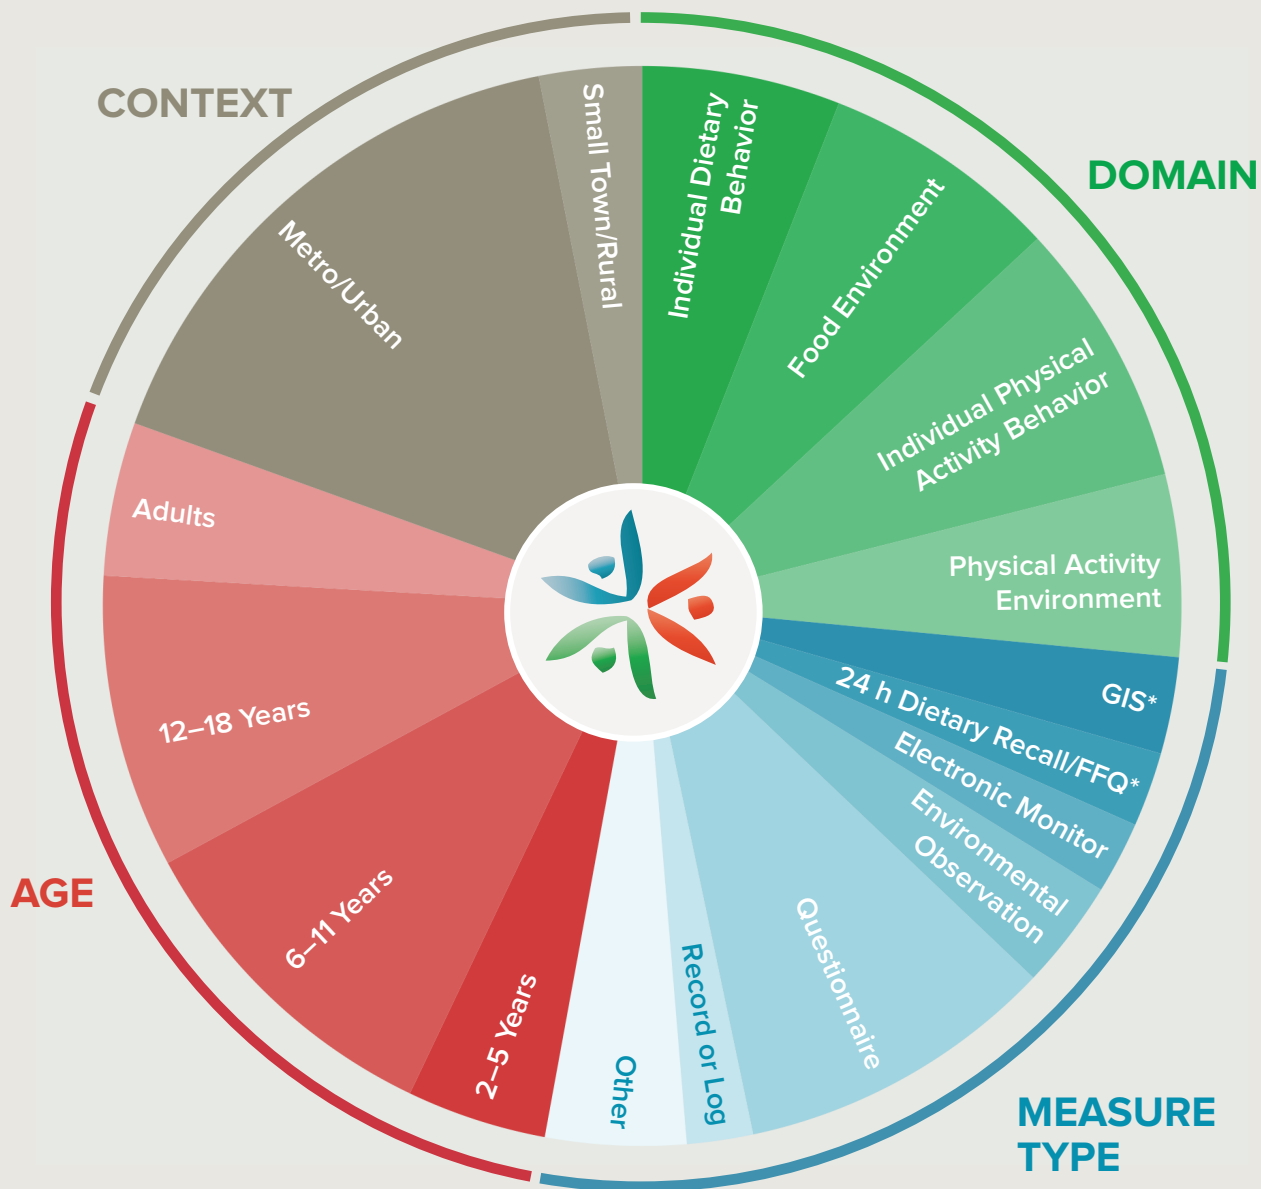

NCCOR MEASURES REGISTRY

FILTER OPTIONS FOR
SEARCHING THE REGISTRY

DATA AS OF JANUARY 2014

+ Geographic Information System
* Food Frequency Questionnaire

Note: The size of each filter section is proportional to the number of measures in the Measures Registry (1000+).

WWW.NCCOR.ORG/MEASURES